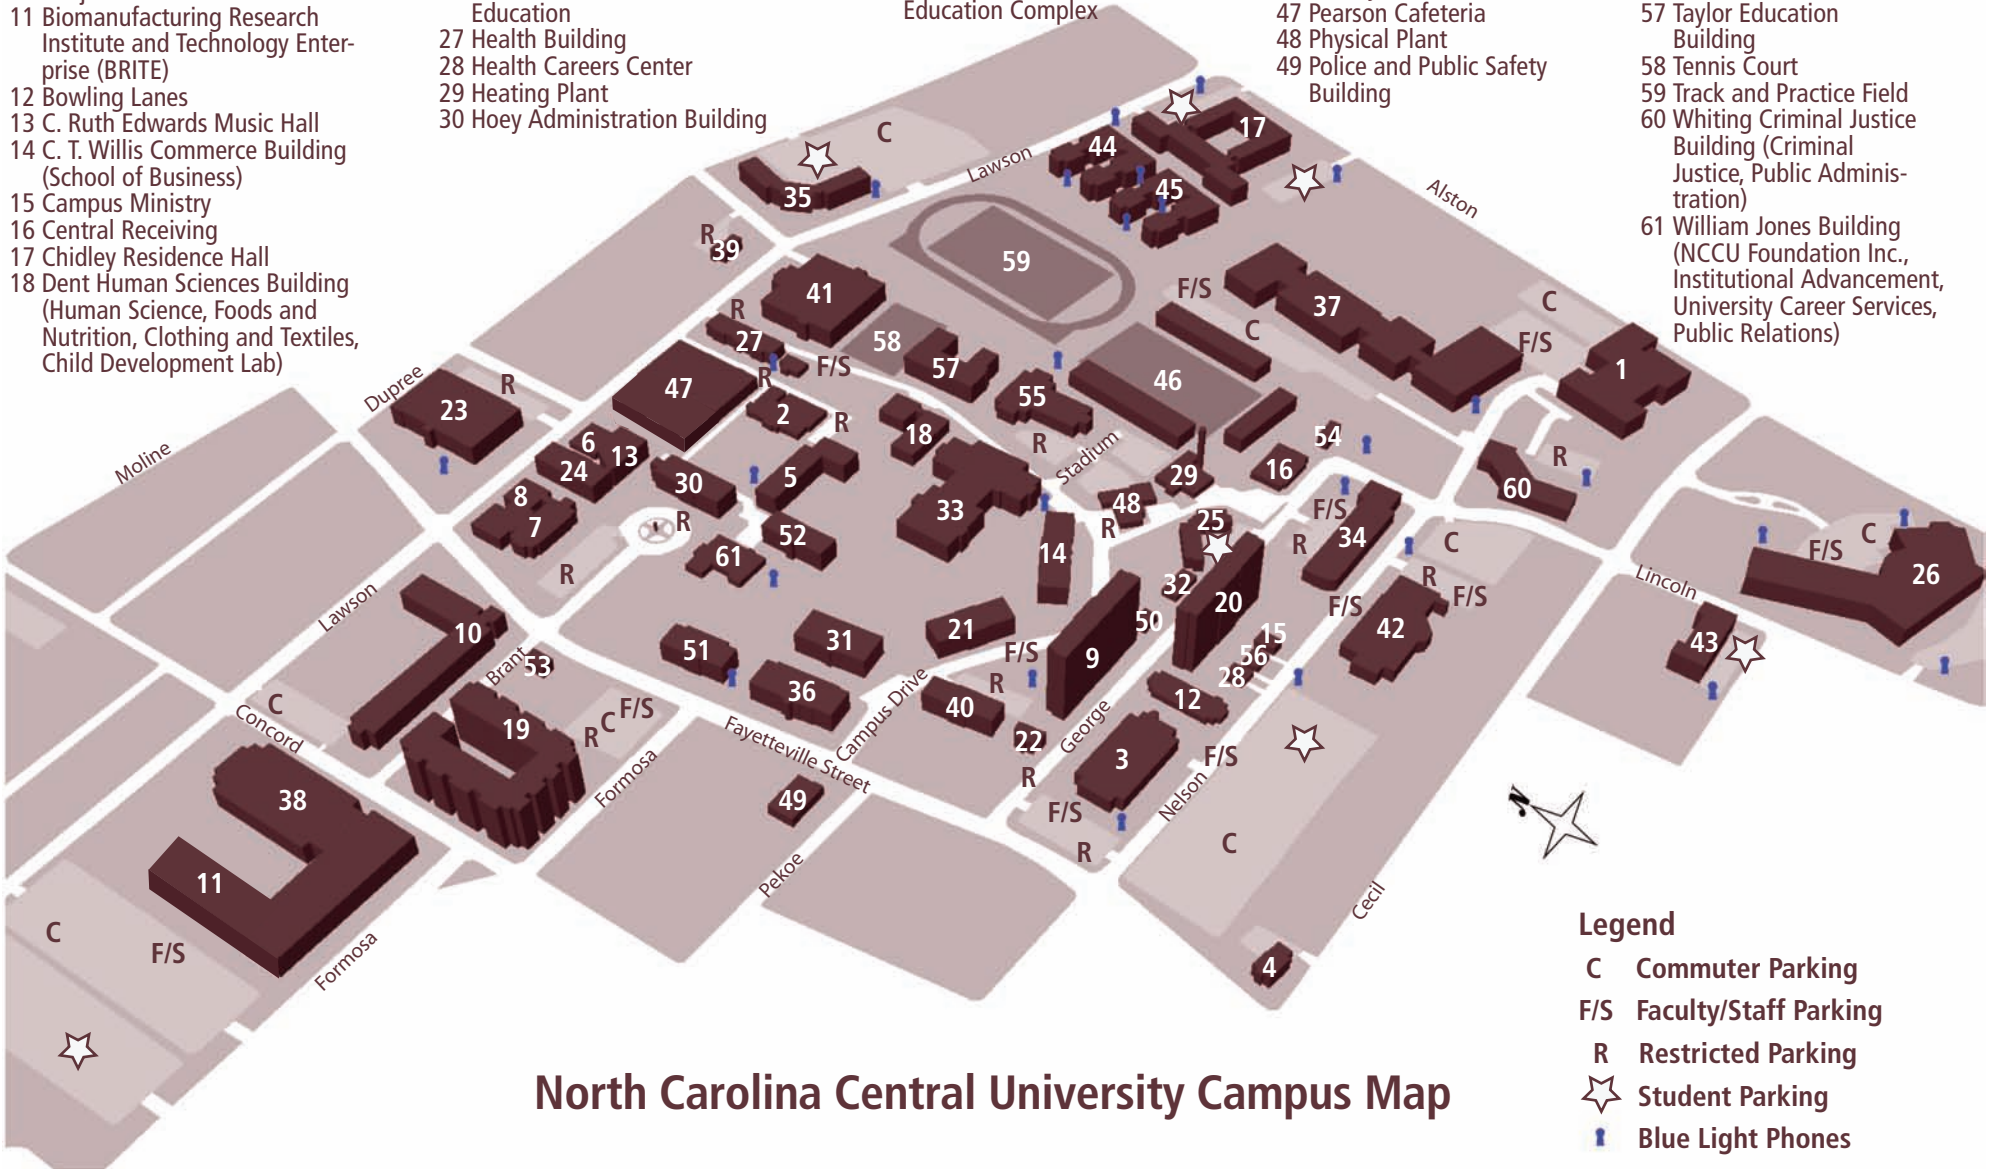

NCCU Campus Map Index

- 1 Albert L. Turner Law Building
- 2 Alexander-Dunn Building
- 3 Alfonso Elder Student Union (Student Union, Cafeteria, Bookstore, Post Office)
- 4 Alumni House
- 5 Annie Day Shepard Residence Hall
- 6 Art Museum
- 7 B. N. Duke Auditorium
- 8 B. N. Duke Annex (Band Room)
- 9 Baynes Residence Hall
- 10 Benjamin S. Ruffin Residence Hall
- 11 Biomanufacturing Research Institute and Technology Enterprise (BRITE)
- 12 Bowling Lanes
- 13 C. Ruth Edwards Music Hall
- 14 C. T. Willis Commerce Building (School of Business)
- 15 Campus Ministry
- 16 Central Receiving
- 17 Chidley Residence Hall
- 18 Dent Human Sciences Building (Human Science, Foods and Nutrition, Clothing and Textiles, Child Development Lab)

- 19 Eagle Landing Residence Hall
- 20 Eagleson Residence Hall
- 21 Edmonds Classroom Building
- 22 Environmental and Occupational Health and Safety Office
- 23 Farrison-Newton Communications Building (Drama, Education Media, English, Foreign Languages, University Theater)
- 24 Fine Arts Building
- 25 Graduate Student Apartments
- 26 H. M. Michaux, Jr. School of Education
- 27 Health Building
- 28 Health Careers Center
- 29 Heating Plant
- 30 Hoey Administration Building

- 31 Hubbard-Totten Chemistry Building
- 32 Human Resources
- 33 James E. Shepard Memorial Library (School of Library and Information Sciences)
- 34 Julius L. Chambers Biomedical/ Biotechnology Research Institute (BBRI)
- 35 Latham Residence Hall
- 36 Lee Biology Building
- 37 LeRoy T. Walker Physical Education Complex

North Carolina Central University Campus Map

Legend

- C Commuter Parking
- F/S Faculty/Staff Parking
- R Restricted Parking
- ☆ Student Parking
- 🚓 Blue Light Phones